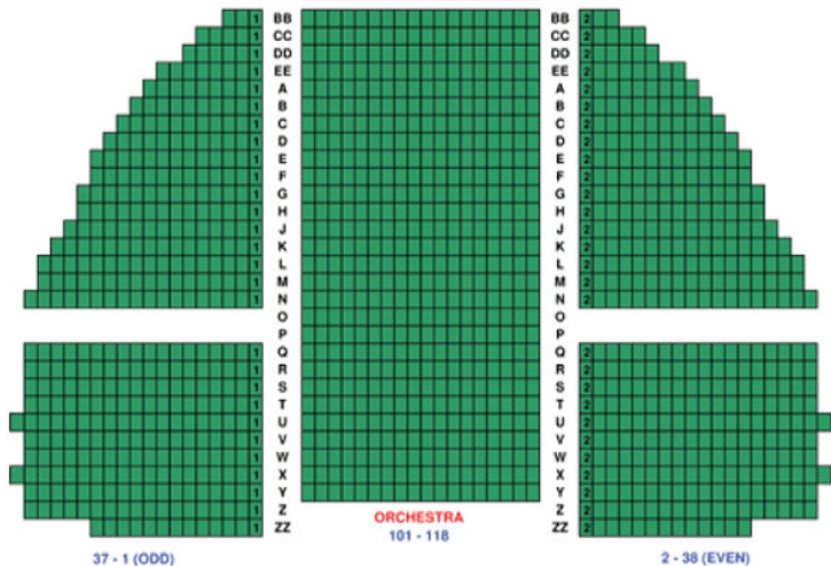

STAGE

Loge Row AA Overhangs Orchestra Row J
Front Mezzanine Row A Overhangs Orchestra Row O

There is a rake in the seating from row Q-ZZ in the orchestra section