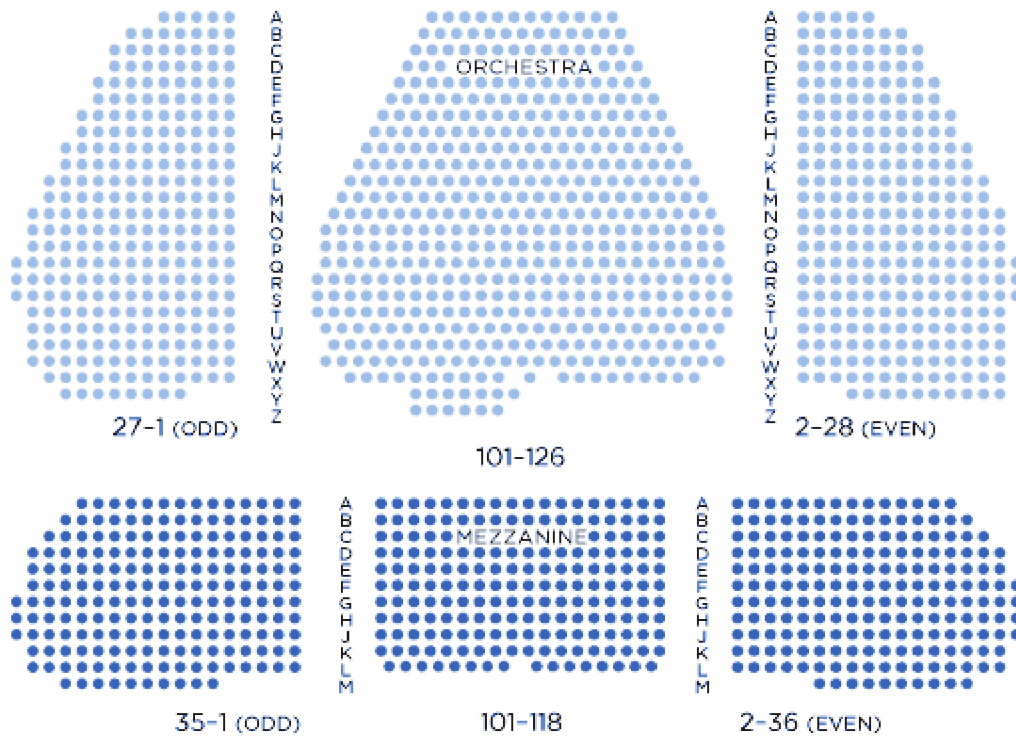

# MARQUIS THEATRE

## STAGE

Mezzanine Row A Overhangs Orchestra Row M

This map is subject to change