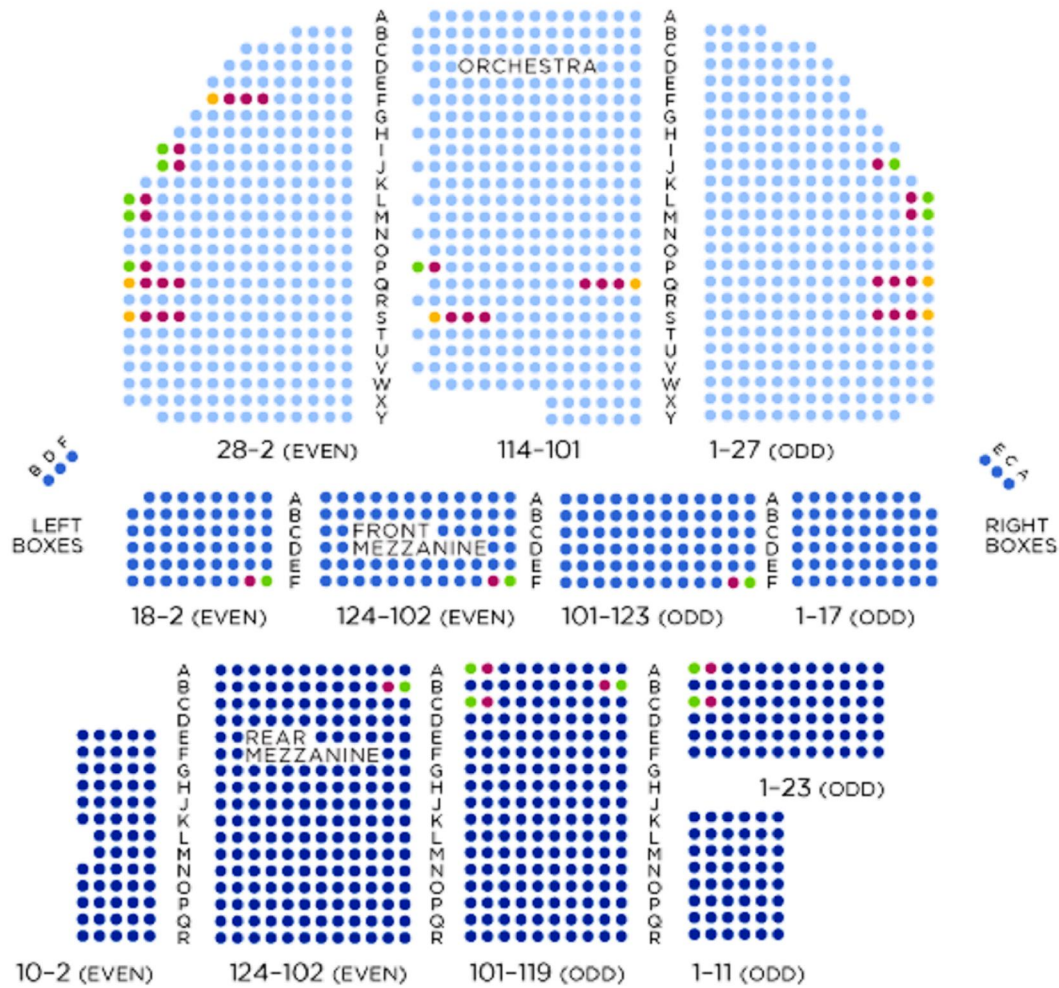

BROADWAY THEATRE

STAGE

Front Mezzanine Row A Overhangs Orchestra Row J

● Aisle Seat with Folding Armrest ● Wheelchair Viewing ● Companion

This map is subject to change