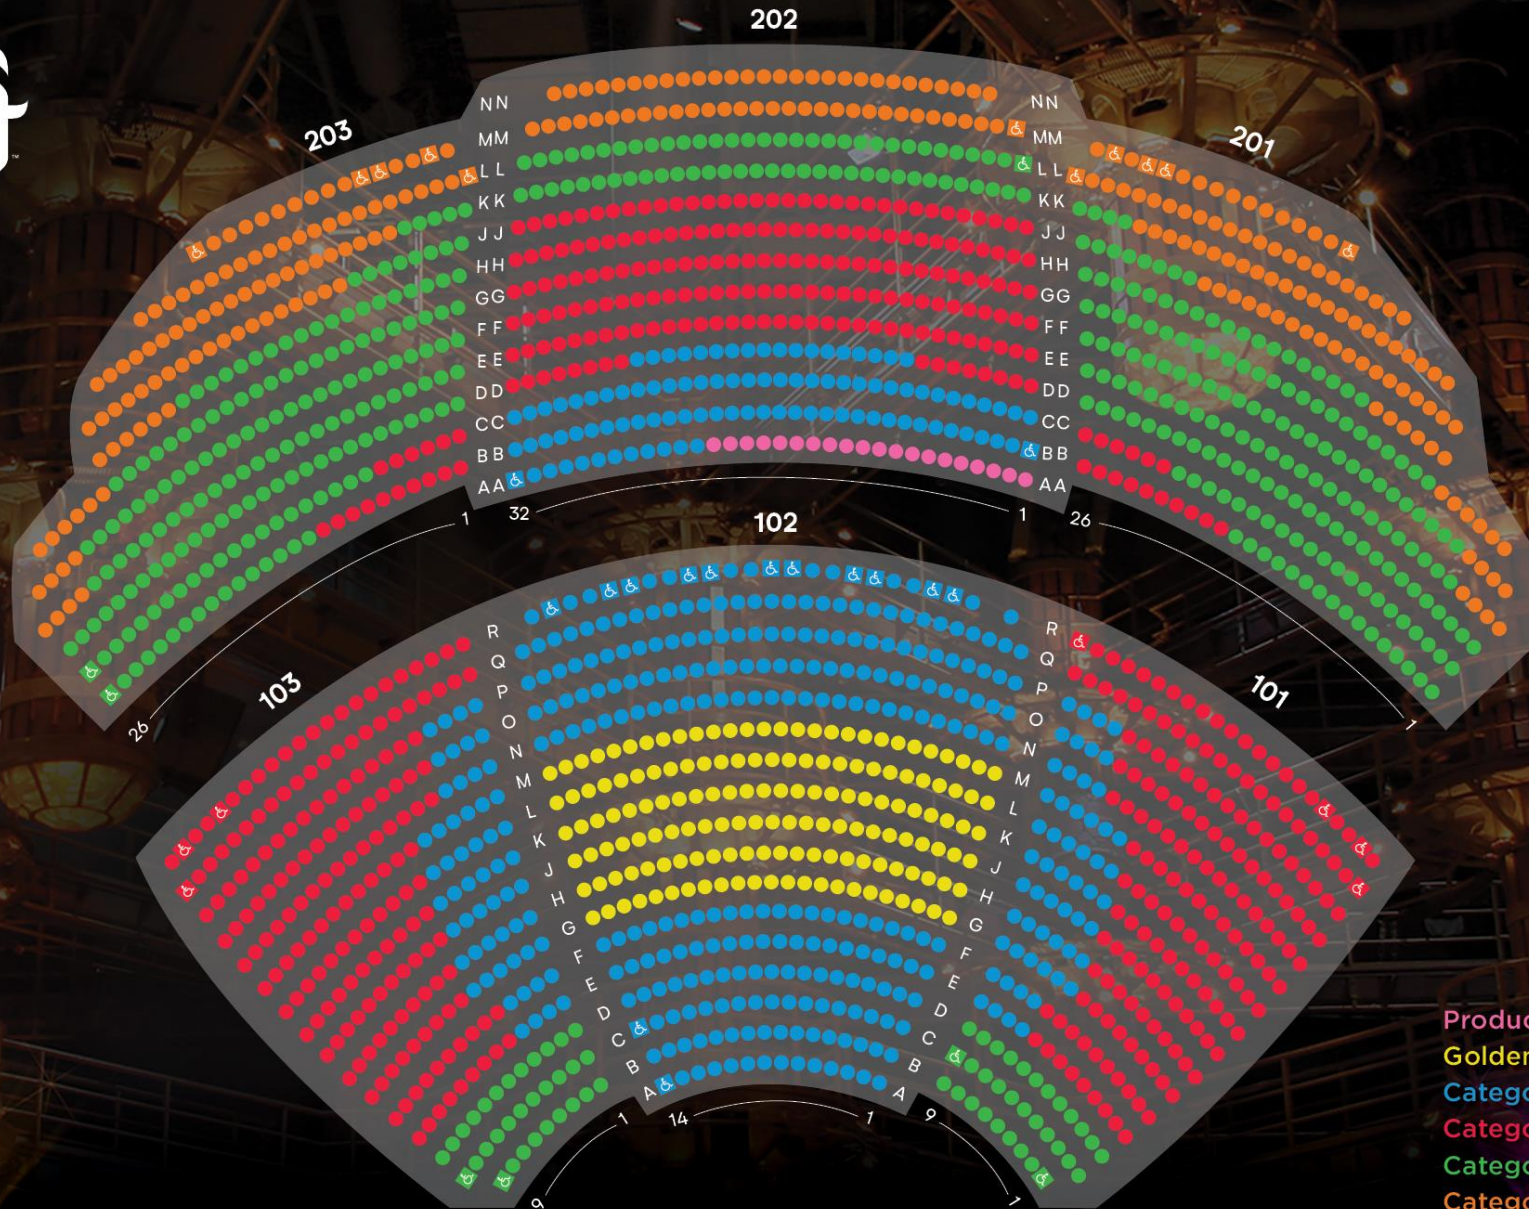

CIRQUE DU SOLEIL

- Producer Seats
- Golden Circle
- Category B
- Category C
- Category D
- Category E

Subject to rescaling and changes without prior notice